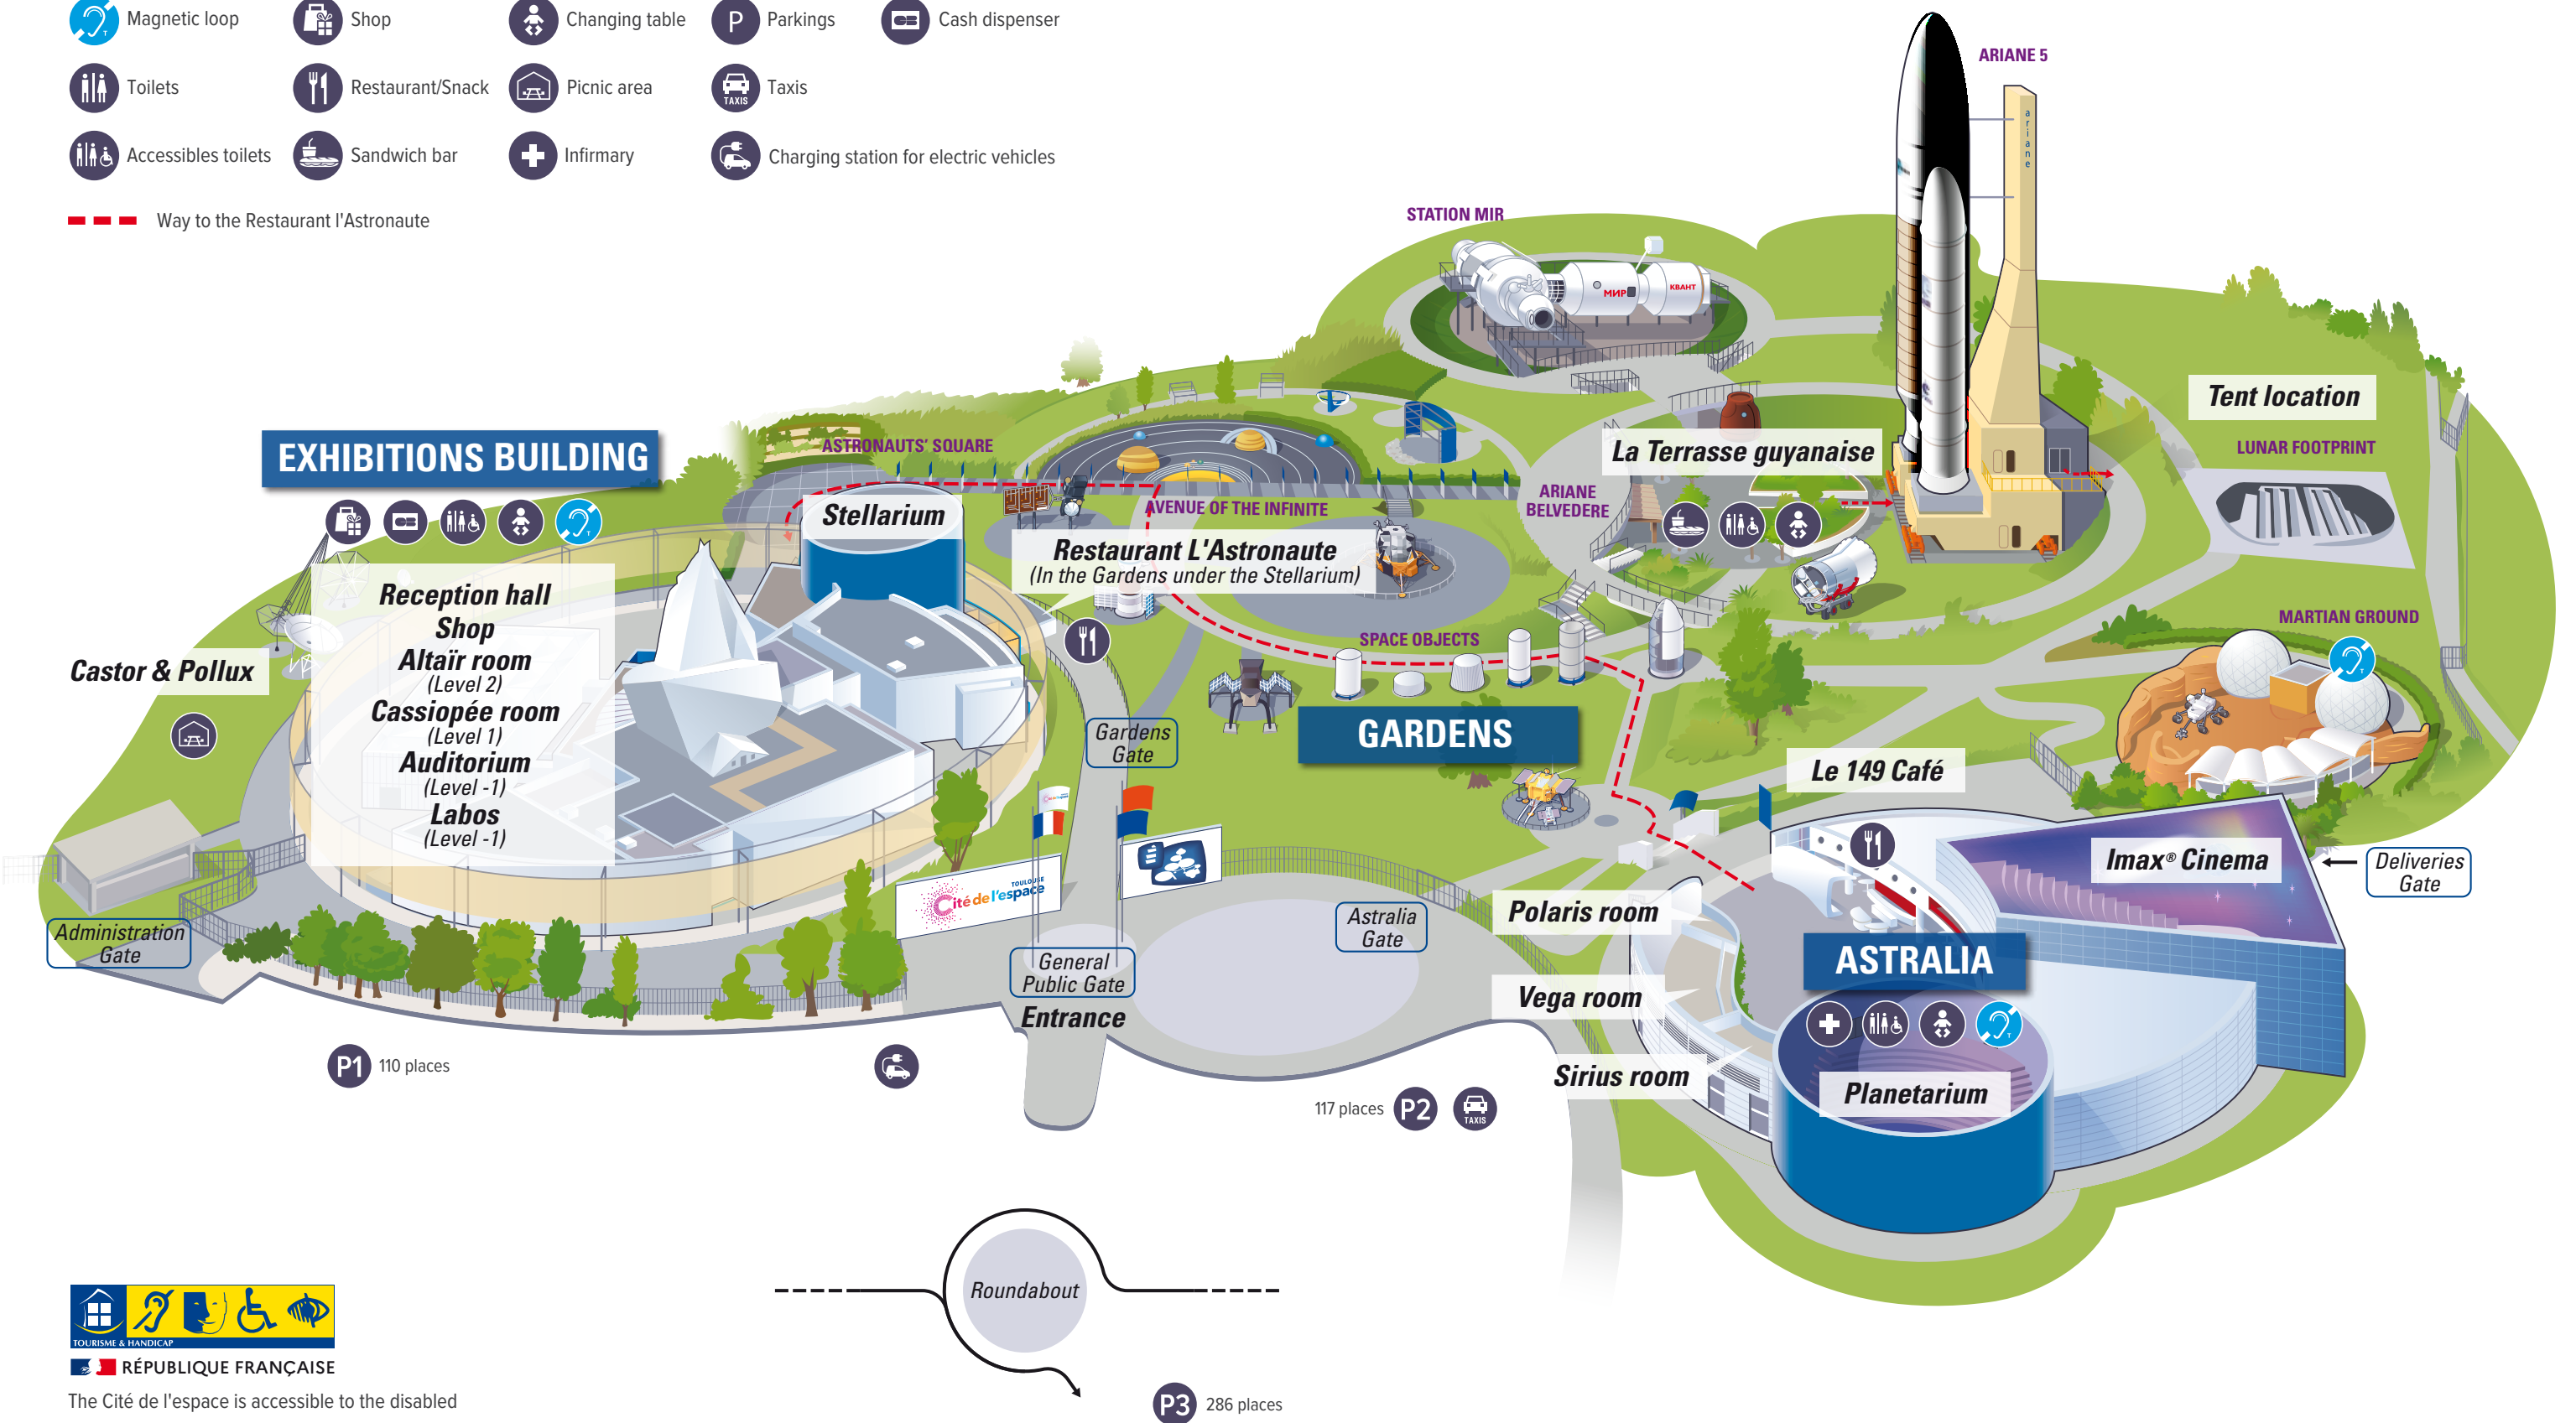

LEGEND

- | | | | | |
|---------------------|------------------|----------------|--|----------------|
| Magnetic loop | Shop | Changing table | Parkings | Cash dispenser |
| Toilets | Restaurant/Snack | Picnic area | Taxis | |
| Accessibles toilets | Sandwich bar | Infirmary | Charging station for electric vehicles | |

--- Way to the Restaurant l'Astronaute

The Cité de l'espace is accessible to the disabled